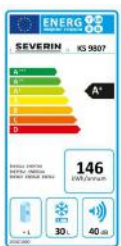

### Freezer

**Colour / Material:** white

**Capacity / Content:** ca. 32 Liter

**EAN-no.:** 4008146980701

- \*\*\*\*-freezer
- freezing capacity: 2.5 kg/24 h
- 1 rack
- 1 ice cube tray
- 2 adjustable feet
- adjustable temperature
- storage at breakdown: 7 hours
- climate class N (16 - 32 OC)
- dimensions (H x W x D): approx. 52.5 x 44 x 49 cm
- depth with door open: approx. 89 cm
- weight: approx. 18 kg
- noise emission: 42 dB(A)
- door opening on the right-hand side, reversible
- size of packaging (H x W x D): approx. 53 x 46.5 x 51 cm
- weight incl. packaging: approx. 19 kg